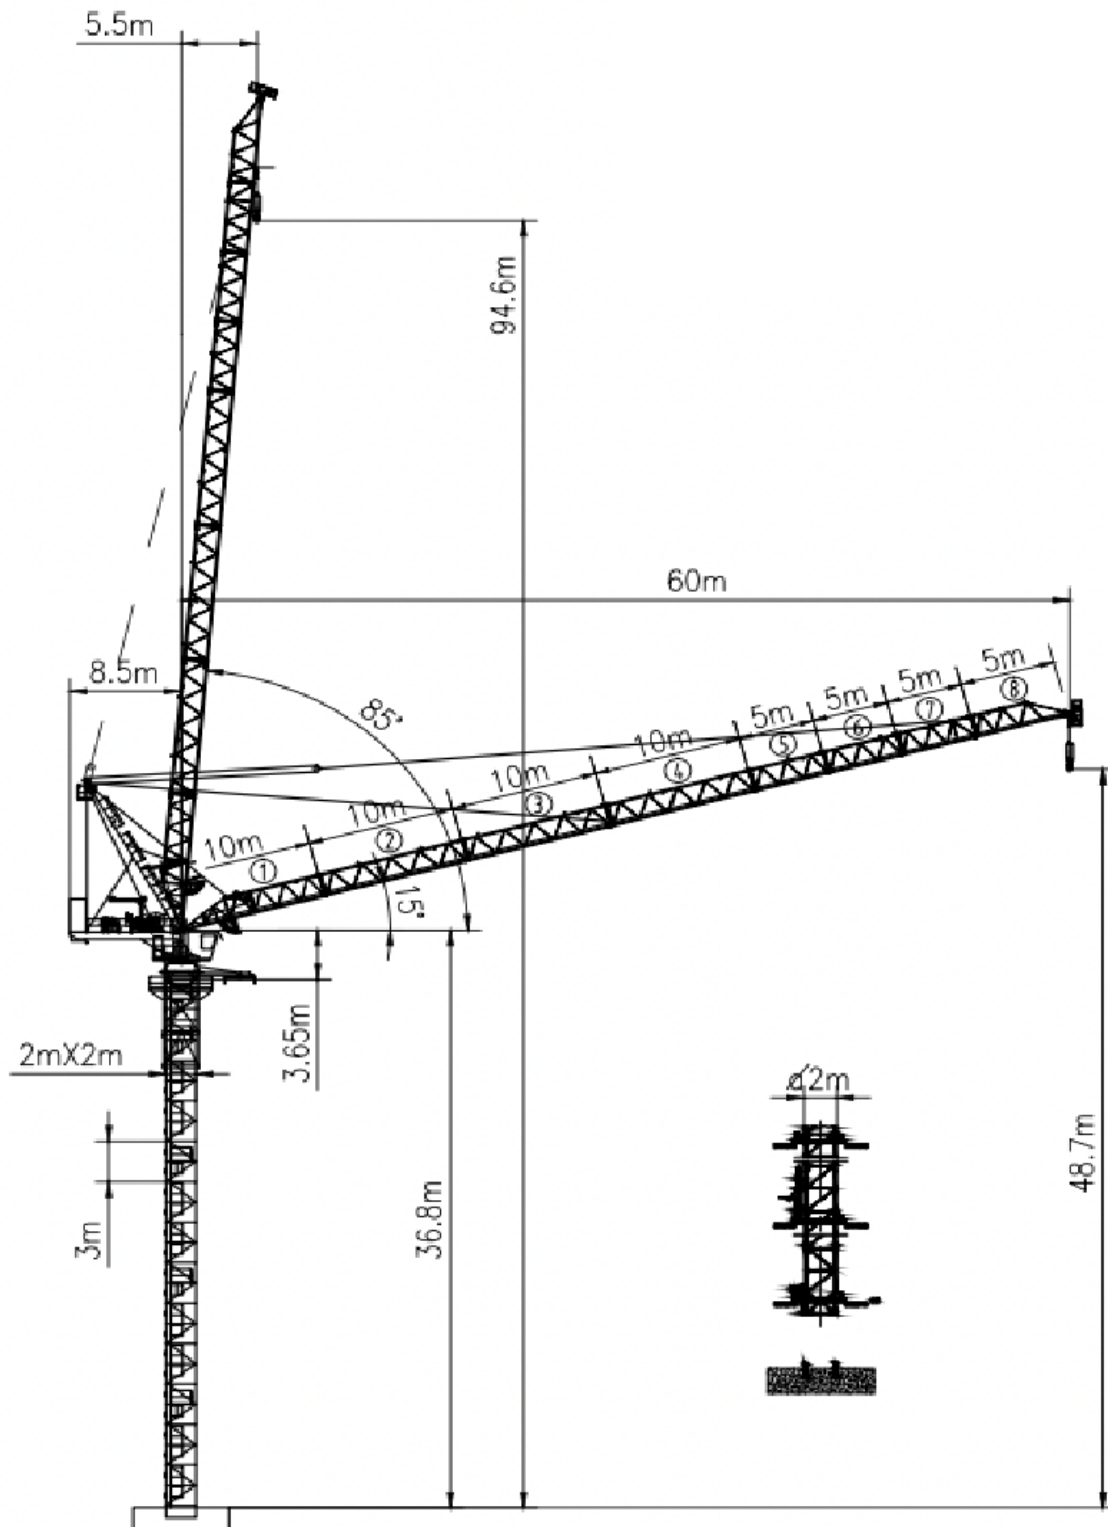

MAJUMUDA

CONSULT . SALES . RENT . SERVICE

Specialize in using the latest VFC technology for Tower cranes, passenger and material hoists, and mast climbers.

QD6038-18t

www.majumuda.com

MAJUMUDA (M) SDN BHD

Tel: +603 4023 1880 / 603 4024 1880
Fax: +603 4023 1890 / 603 4024 1870