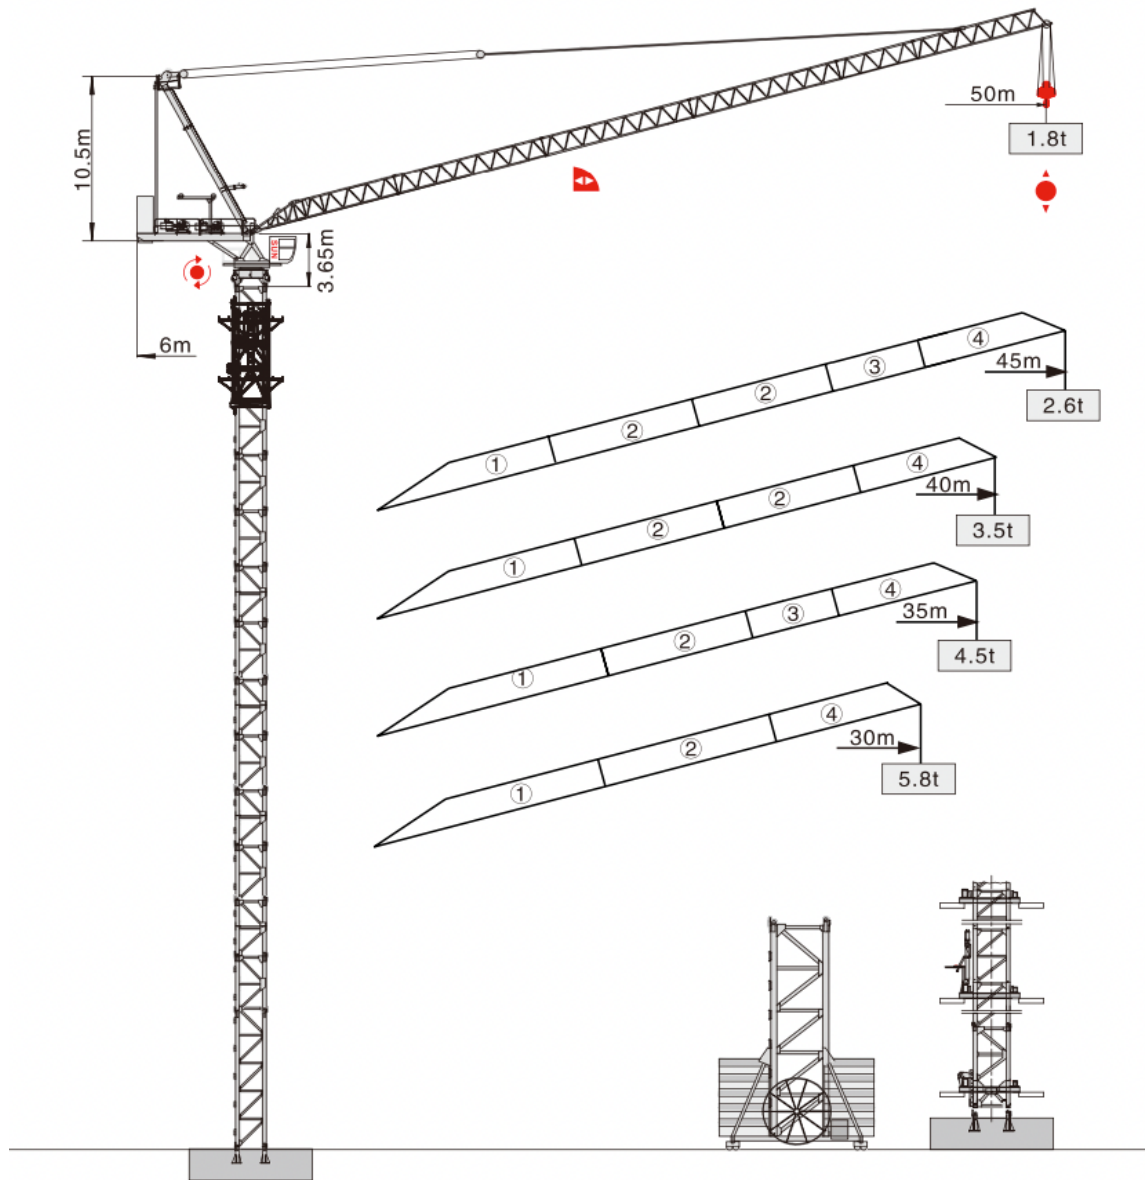

MAJUMUDA

CONSULT . SALES . RENT . SERVICE

Specialize in using the latest VFC technology for Tower cranes, passenger and material hoists, and mast climbers.

QTD5018

www.majumuda.com

MAJUMUDA (M) SDN BHD

Tel: +603 4023 1880 / 603 4024 1880
Fax: +603 4023 1890 / 603 4024 1870