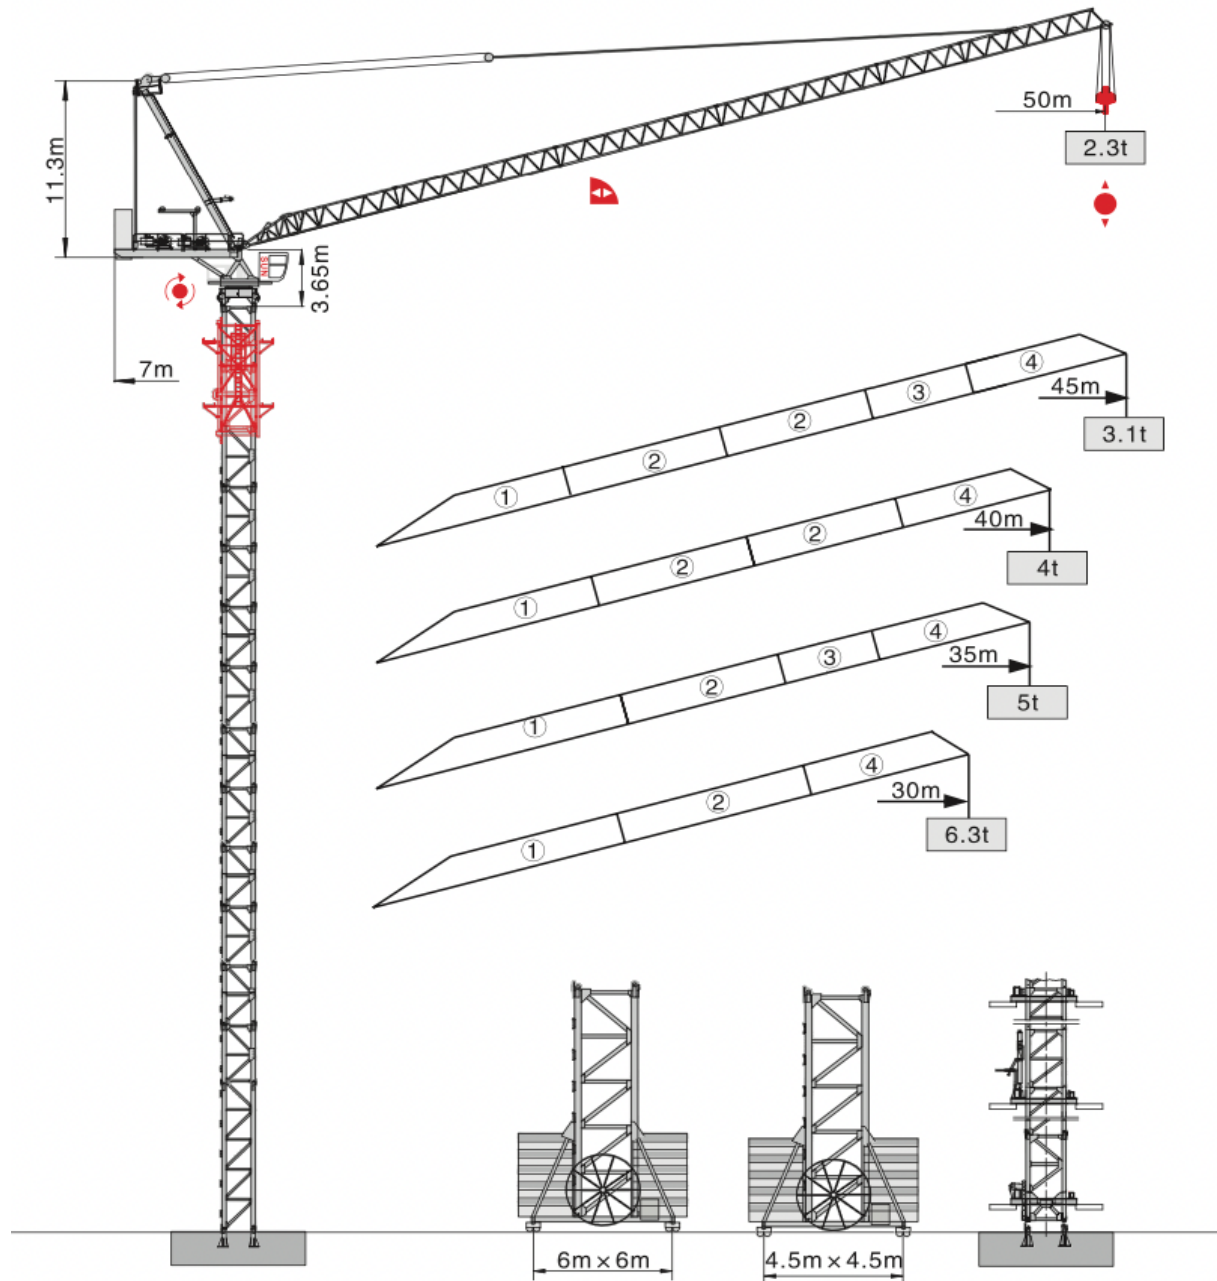

MAJUMUDA

CONSULT . SALES . RENT . SERVICE

Specialize in using the latest VFC technology for Tower cranes, passenger and material hoists, and mast climbers.

QTD5023

www.majumuda.com

MAJUMUDA (M) SDN BHD

Tel: +603 4023 1880 / 603 4024 1880
Fax: +603 4023 1890 / 603 4024 1870