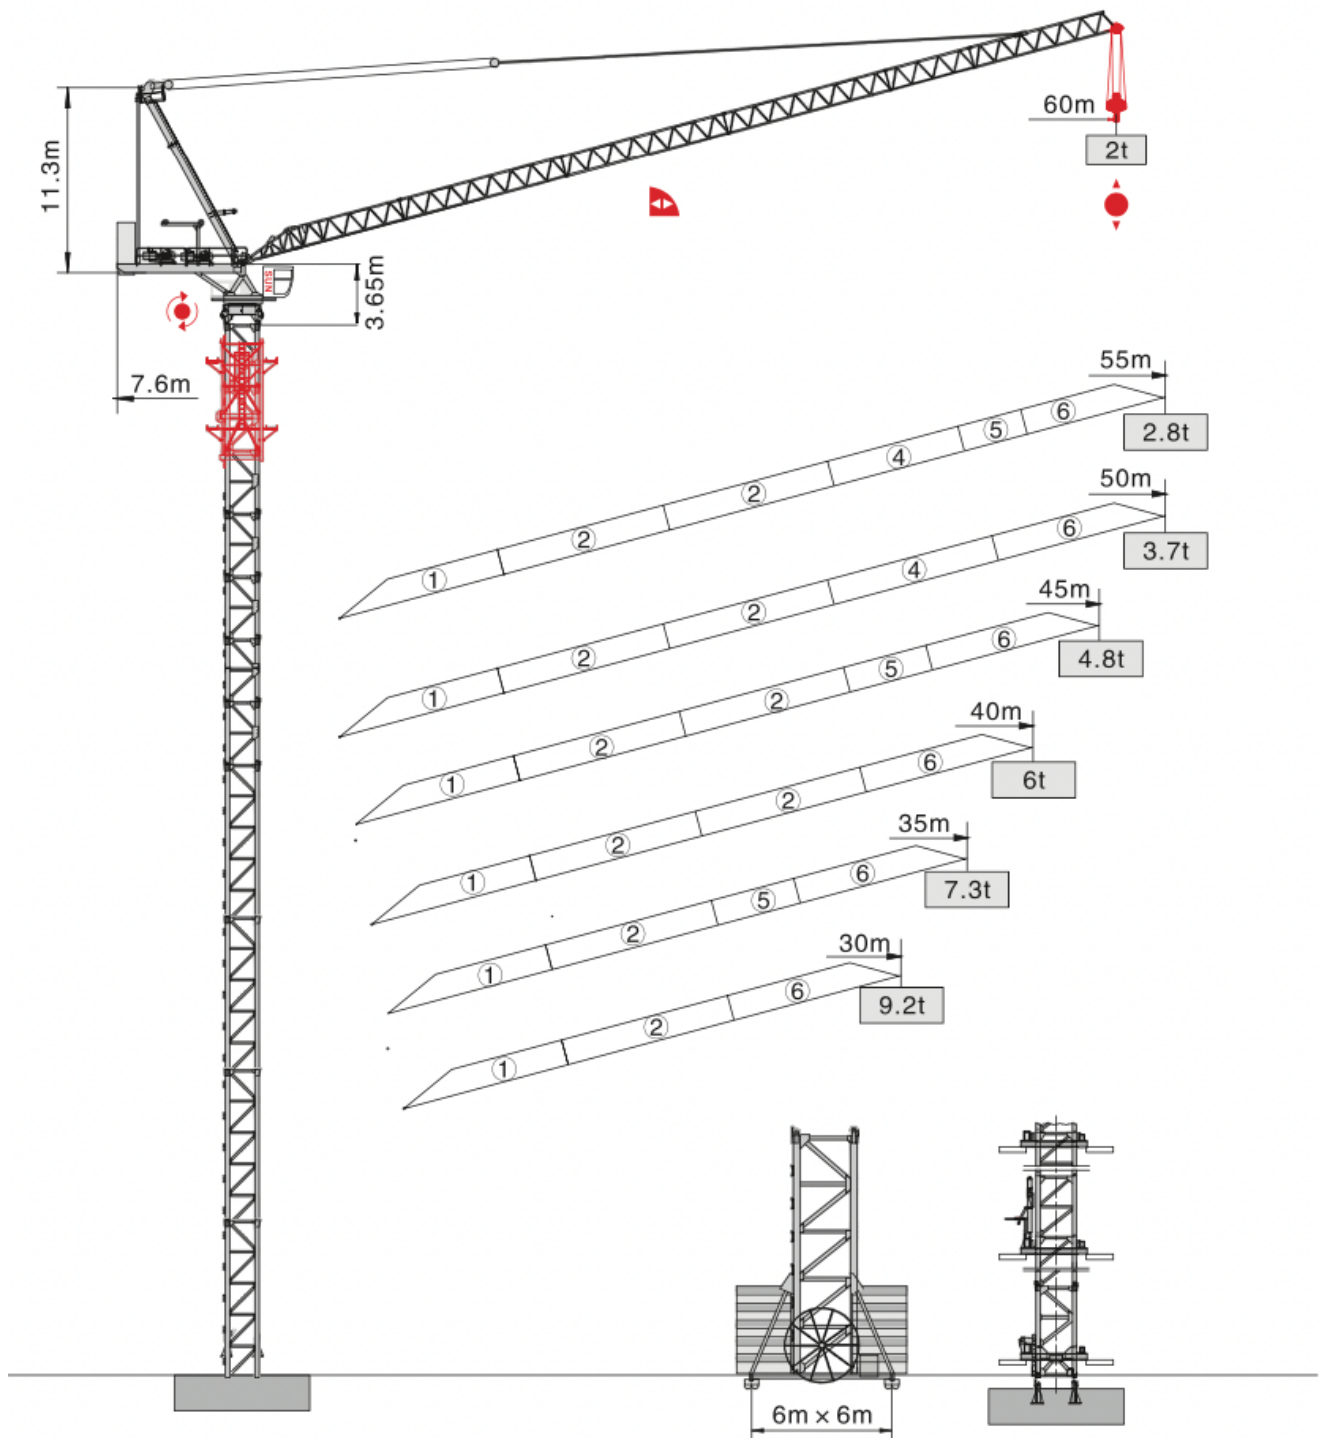

MAJUMUDA

CONSULT . SALES . RENT . SERVICE

Specialize in using the latest VFC technology for Tower cranes, passenger and material hoists, and mast climbers.

QTD6020-12t

www.majumuda.com

MAJUMUDA (M) SDN BHD