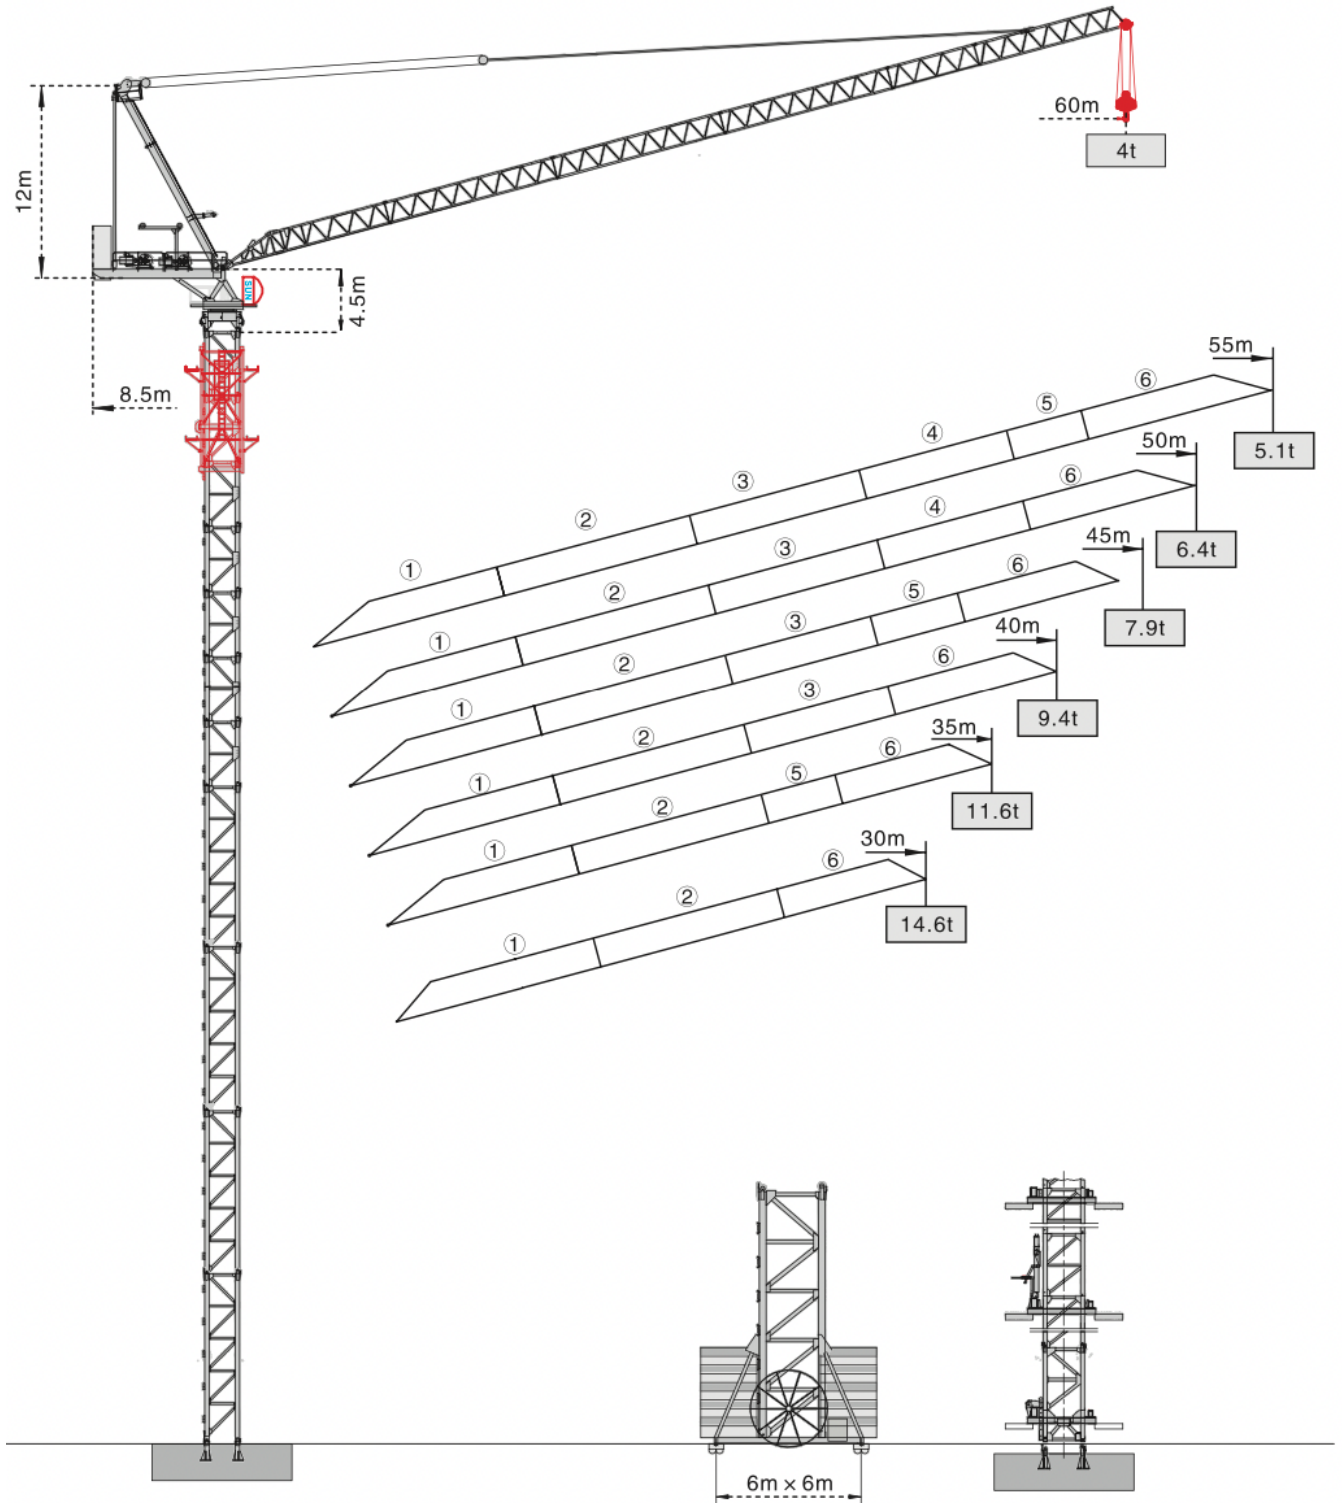

MAJUMUDA

CONSULT . SALES . RENT . SERVICE

Specialize in using the latest VFC technology for Tower cranes, passenger and material hoists, and mast climbers.

QTD6040-16t

www.majumuda.com

MAJUMUDA (M) SDN BHD