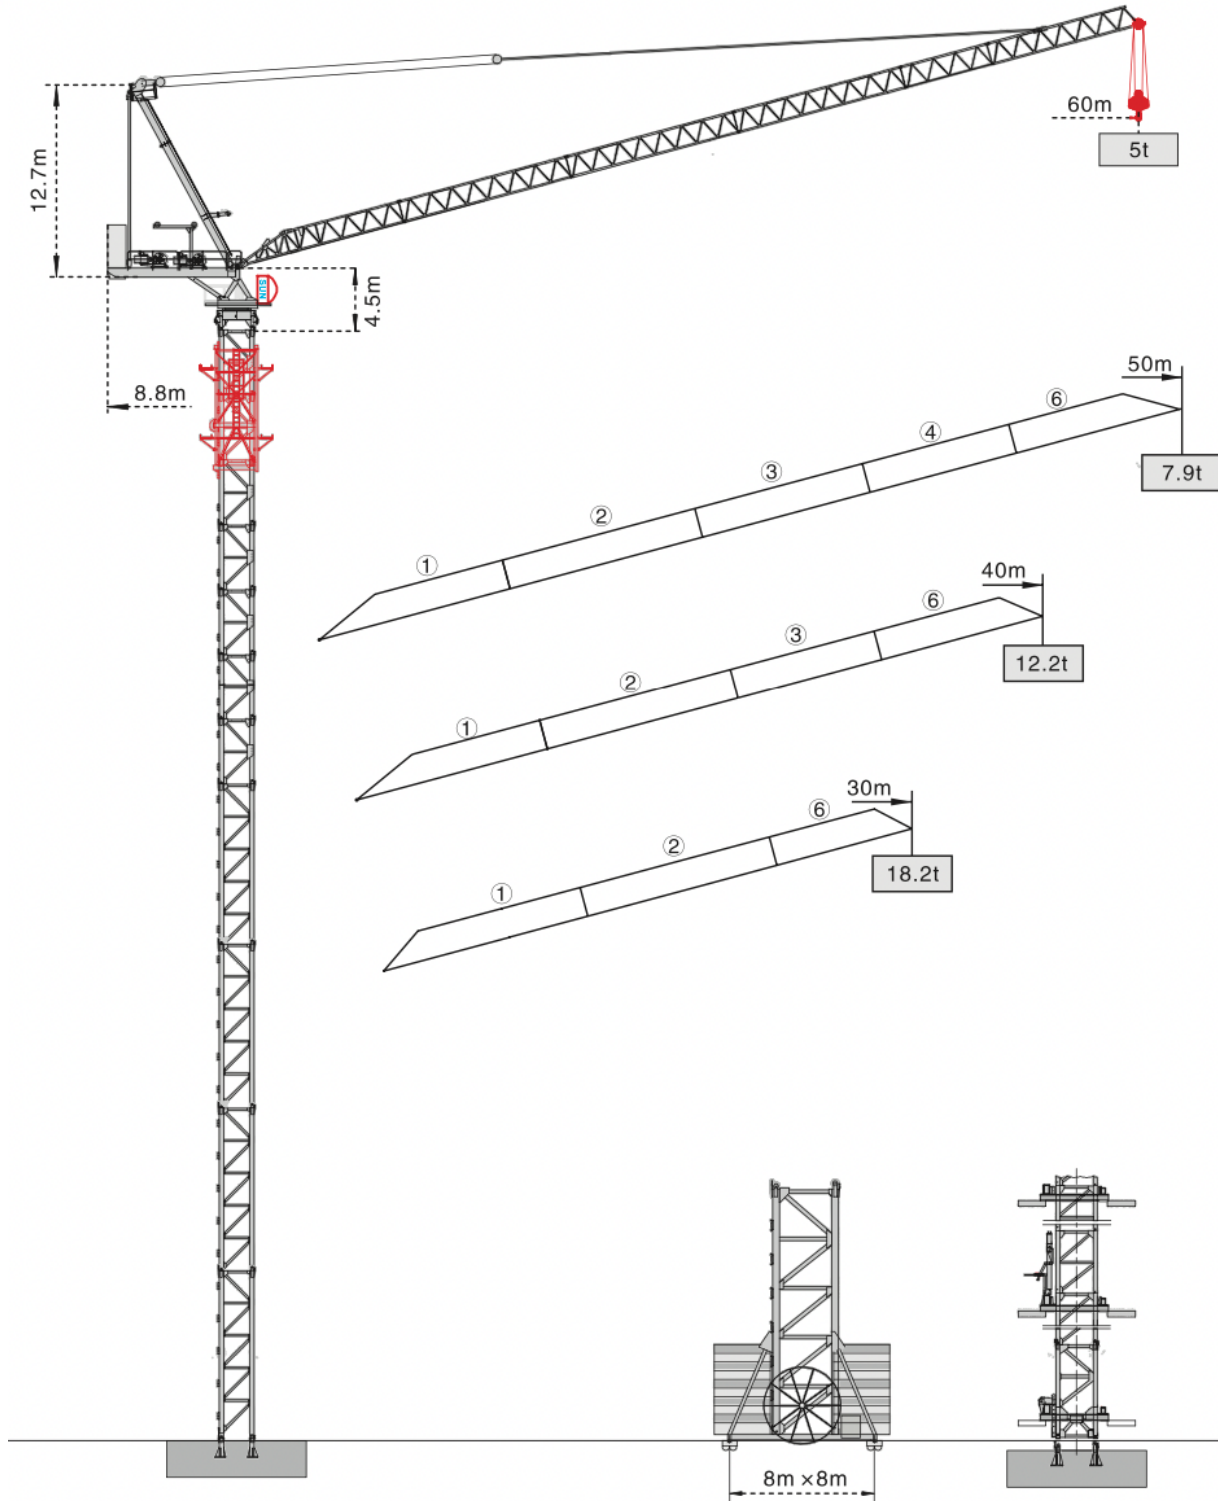

MAJUMUDA

CONSULT . SALES . RENT . SERVICE

Specialize in using the latest VFC technology for Tower cranes, passenger and material hoists, and mast climbers.

QTD6050-25t

www.majumuda.com

MAJUMUDA (M) SDN BHD