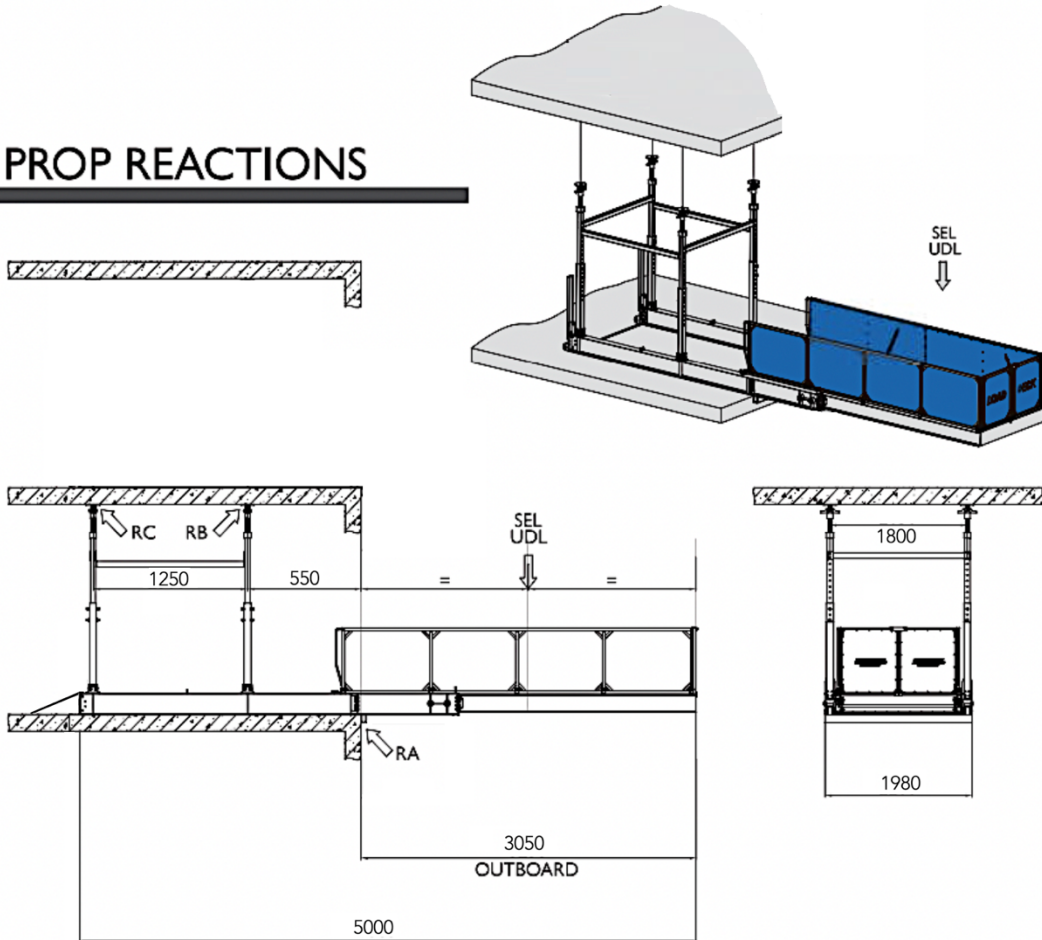

**STATIC MATERIAL LOADING DECK (NON-TELESCOPIC)**

**MLD2000-S**

**4 PROP METHOD**

MAXIMUM SAFE WORKING LOAD: **3500kgs**

**PROP REACTIONS**

LOAD / REACTION	
	3050 Outboard
SWL-UDL (kg)	3500
RA(t)	7.34
RB(t)	3.58
RC(t)	3.58

## MLP 2200-L

SUPPORT CAPACITY			
OUTBOARD (kg)	3300mm	3550mm	3800mm
SAFE WORKING LOAD – UNIFORMED DISTRIBUTED LOAD (kg)	2500kg	1500kg	1000kg

REACTION OF EACH SIDE OF PLATFORM							
RA (t)	6.3 t		RB (t)	5.6 t		RC (t)	-0.3 t