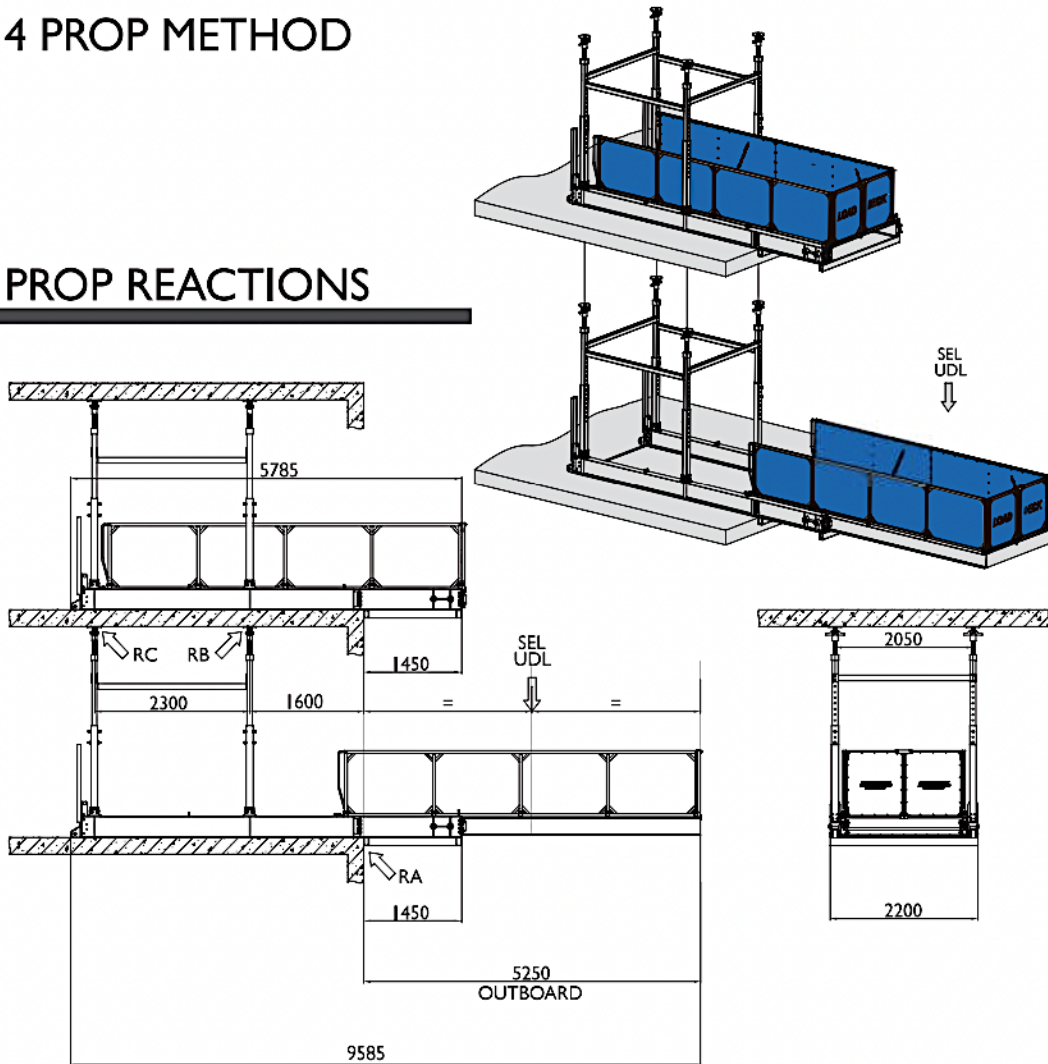

MAJUMUDA

CONSULT . SALES . RENT . SERVICE

Specialize in using the latest VFC technology for Tower cranes, passenger and material hoists, and mast climbers.

MATERIAL LOADING PLATFORM

MLP2200-H

4 PROP METHOD

PROP REACTIONS

LOAD/REACTION

	4500mm Outboard	4750mm Outboard	5000mm Outboard	5250mm Outboard
SWL-UDL (kg)	5000	4000	3200	2500
RA(t)	9.1	9.3	9.7	10.1
RB(t)	6.1	6.5	7.2	7.5
RC(t)	-0.3	-0.4	-0.1	-0.1
Deflections at outer wheel (mm)	5	8	11	13
Deflections at free end (mm)	25	26	31	34