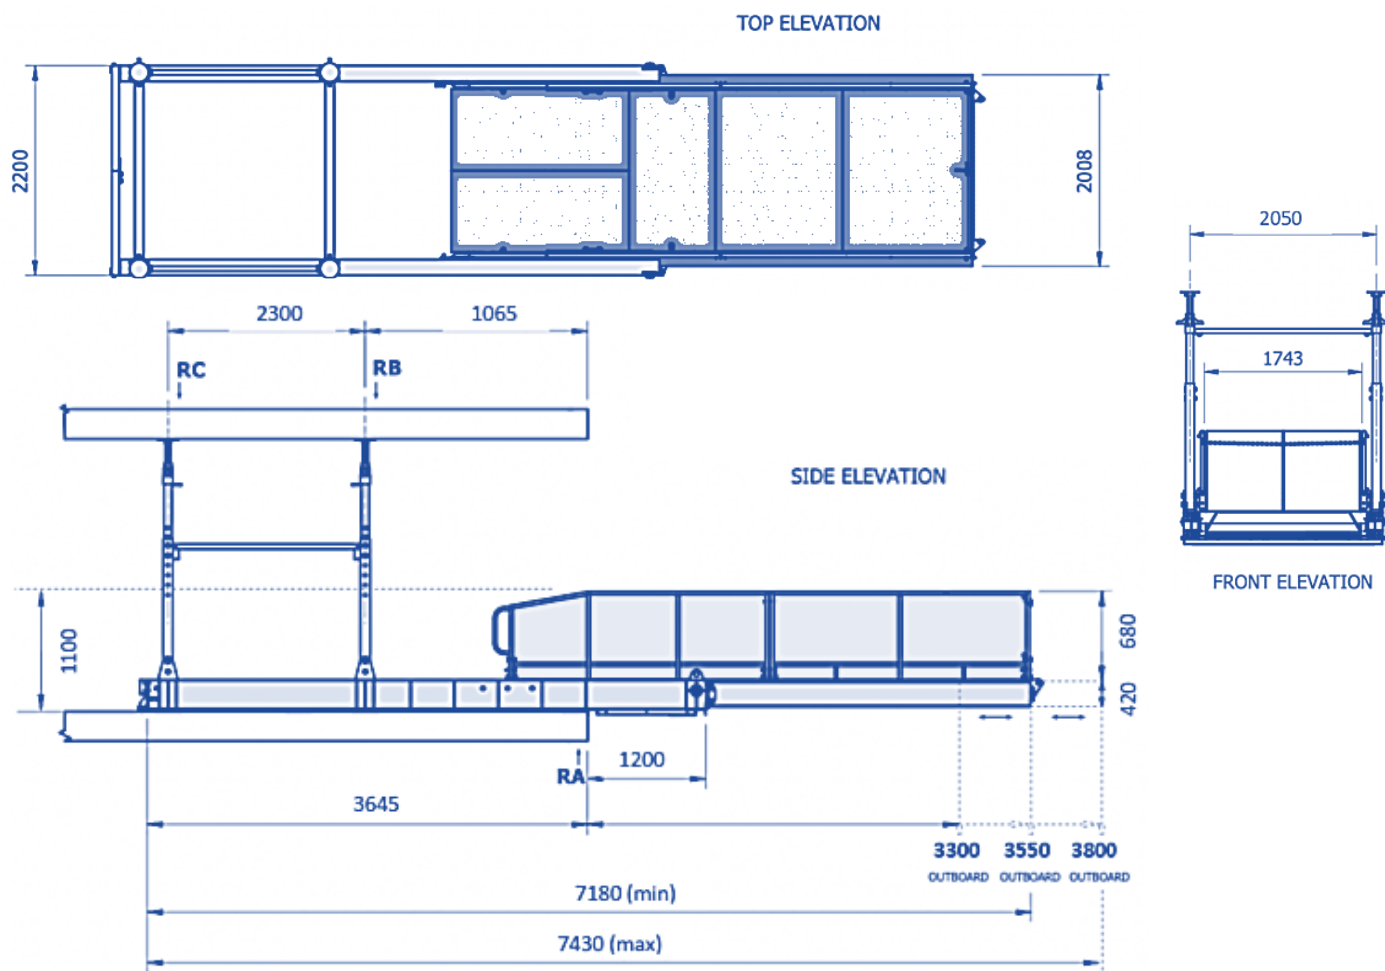

**STATIC MATERIAL LOADING DECK (NON-TELESCOPIC)**

**MLD2000-S**

**4 PROP METHOD**

MAXIMUM SAFE WORKING LOAD: **3500kgs**

**PROP REACTIONS**

LOAD / REACTION	
	3050 Outboard
SWL-UDL (kg)	3500
RA(t)	7.34
RB(t)	3.58
RC(t)	3.58

## MLP 2200-L

SUPPORT CAPACITY			
OUTBOARD (kg)	3300mm	3550mm	3800mm
SAFE WORKING LOAD – UNIFORMED DISTRIBUTED LOAD (kg)	2500kg	1500kg	1000kg

REACTION OF EACH SIDE OF PLATFORM							
RA (t)	6.3 t		RB (t)	5.6 t		RC (t)	-0.3 t

DIMENSION (PROPS DOWN)							
Length	7430 mm		Width	2050 mm		Height	1100 mm

www.majumuda.com

MAJUMUDA (M) SDN BHD

Tel: +603 4023 1880 / 603 4024 1880  
 Fax: +603 4023 1890 / 603 4024 1870

Mobile: +6019 315 2532 (Eric)  
 Email: enquiry@majumuda.com

### DIMENSIONS

Length	9585mm	Width	2200mm	Height	1200mm	Weight	2760kg
--------	--------	-------	--------	--------	--------	--------	--------

www.majumuda.com

**MAJUMUDA (M) SDN BHD**

Tel: +603 4023 1880 / 603 4024 1880  
 Fax: +603 4023 1890 / 603 4024 1870